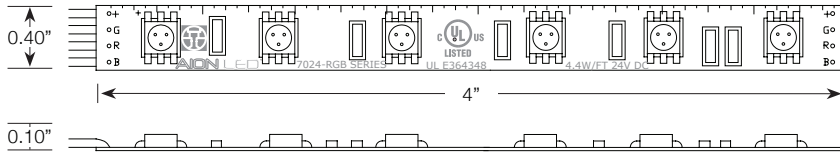

7024-RGB-LE
Mid Output Color Tuning

Min. Increment: 4 in.
Max Increment: 20 ft.
4.4W/ ft. Tri-Color (3 in 1) LEDs: Red, Green & Blue

UL Class 2
IP20 Dry Location
Custom Cut to Fit
50,000 Hour Minimum Lifespan
High Output/ 3 Channel