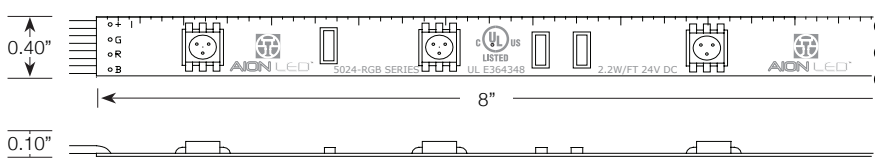

5024-RGB-LE
Standard Output Color Tuning

Min. Increment: 8 in.
Max Increment: 35 ft.
2.2W/ ft. Tri-Color (3 in 1) LEDs: Red, Green & Blue

Requires: Aion LED X3 Driver, Aion LED AX5-3 DMX Controller or DTM and AT, WT or ST Series Housing -Sold Separately, Not Included

Tested as suitable for use within clothing closet spaces by ETL/ Intertek
Must be installed in accordance with NEC 410.16 for use in clothing closet spaces